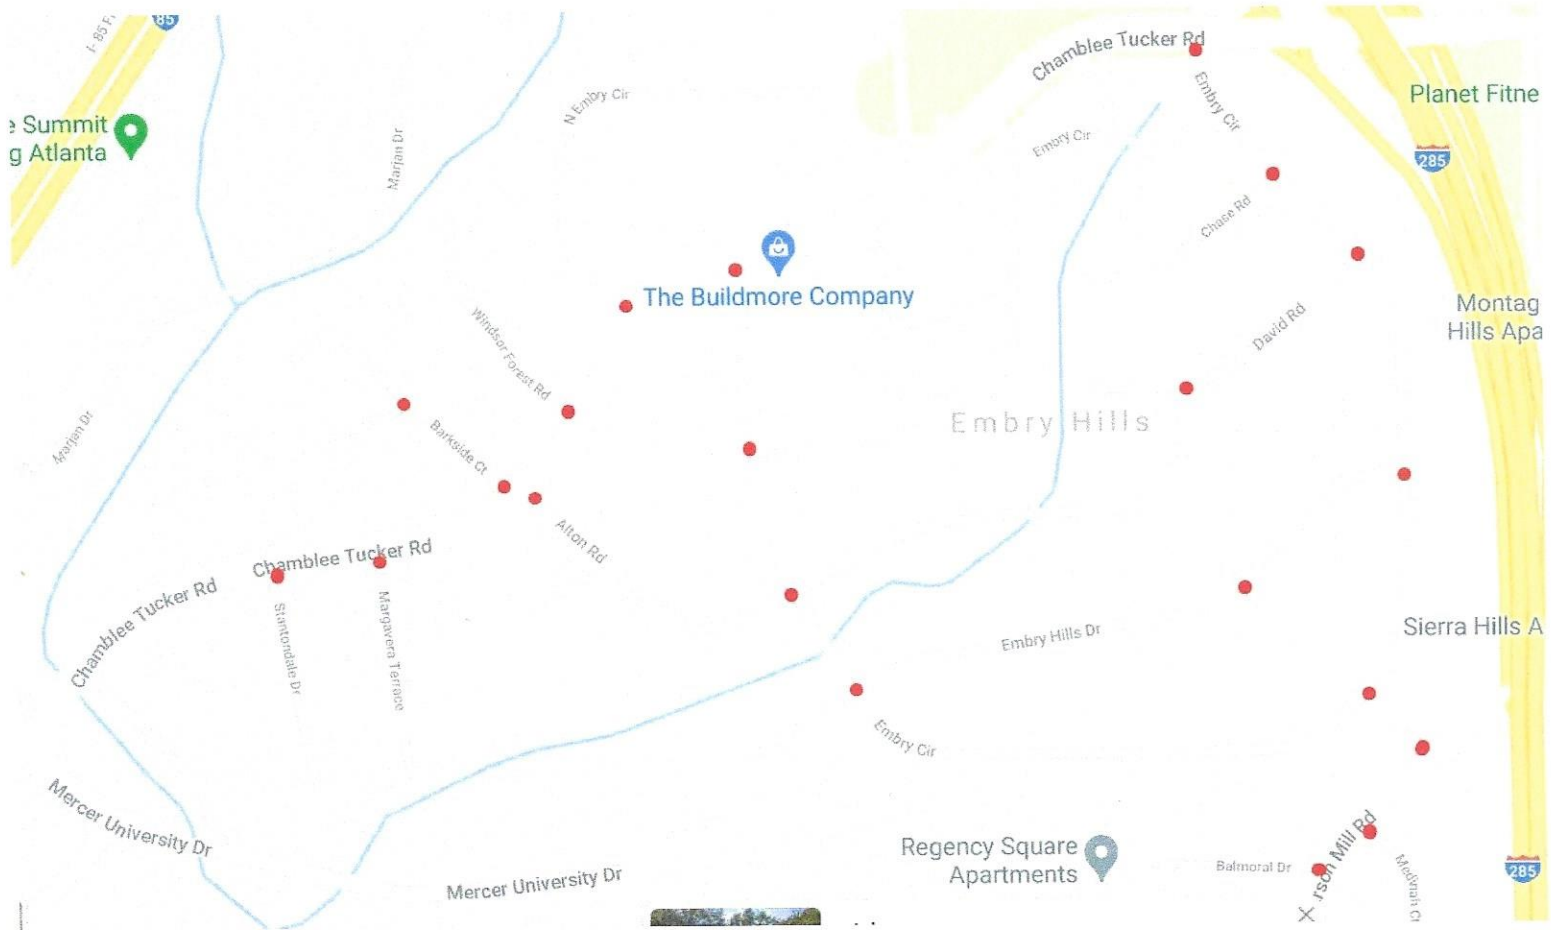

15"

5"

Adam Toll
770-596-9305
tollhouseinc@gmail.com
3239 Embry Hills Dr.
Atlanta, GA 30341

EMBRY HILLS SIGN TOPPERS - LIST OF STREETS/INTERSECTIONS

Chamblee-Tucker Road at Stantondale Drive
Chamblee-Tucker Road at Margavera Terrace
Chamblee-Tucker Road at Barkside Court
Chamblee-Tucker Road at Alton Road (need a street sign)
Chamblee-Tucker Road at Windsor Forest Road
Chamblee-Tucker Road at Embry Circle (west) (need at street sign)
Chamblee-Tucker Road at North Embry Circle
Chamblee-Tucker Road at Embry Circle (east)
Barkside Court at Ridgeside Court
Embry Circle at Alton Road
Embry Circle at Embry Hills Drive (west end)
Embry Circle at Embry Hills Drive (east end)
Embry Circle at Shabromat Way
Embry Circle at David Road (west)
Embry Circle at David Road (east)
Embry Circle at Chase Road
Embry Hills Drive at Embry Court
Alton Road at David Road
Henderson Mill Road at Shabromat Way
Henderson Mill Road at Medinah Court
Henderson Mill Road at Balmoral Drive

Summit
g Atlanta

The Buildmore Company

Embry Hills

Regency Square
Apartments

Planet Fitness

Montag
Hills Apa

Sierra Hills A