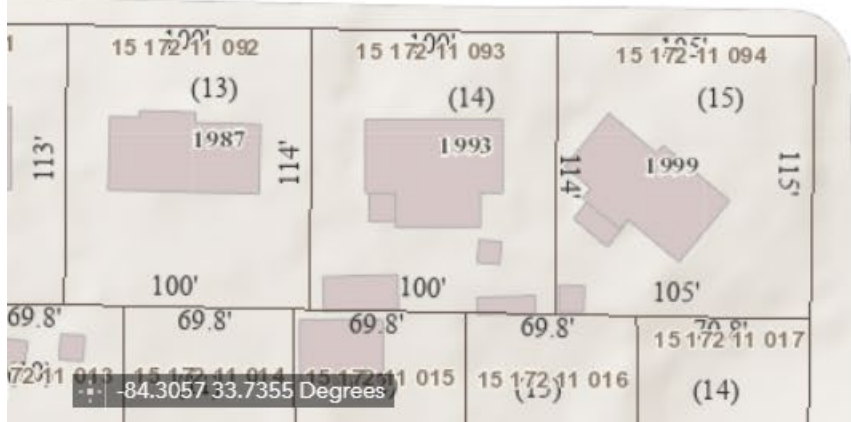

1918 Delphine Drive – 15 172 11 050 – 0.06-acres

barberrie Ln

100yr (EX/FU)
927.2/927.9
15 172 1
Bloomfield Townsh