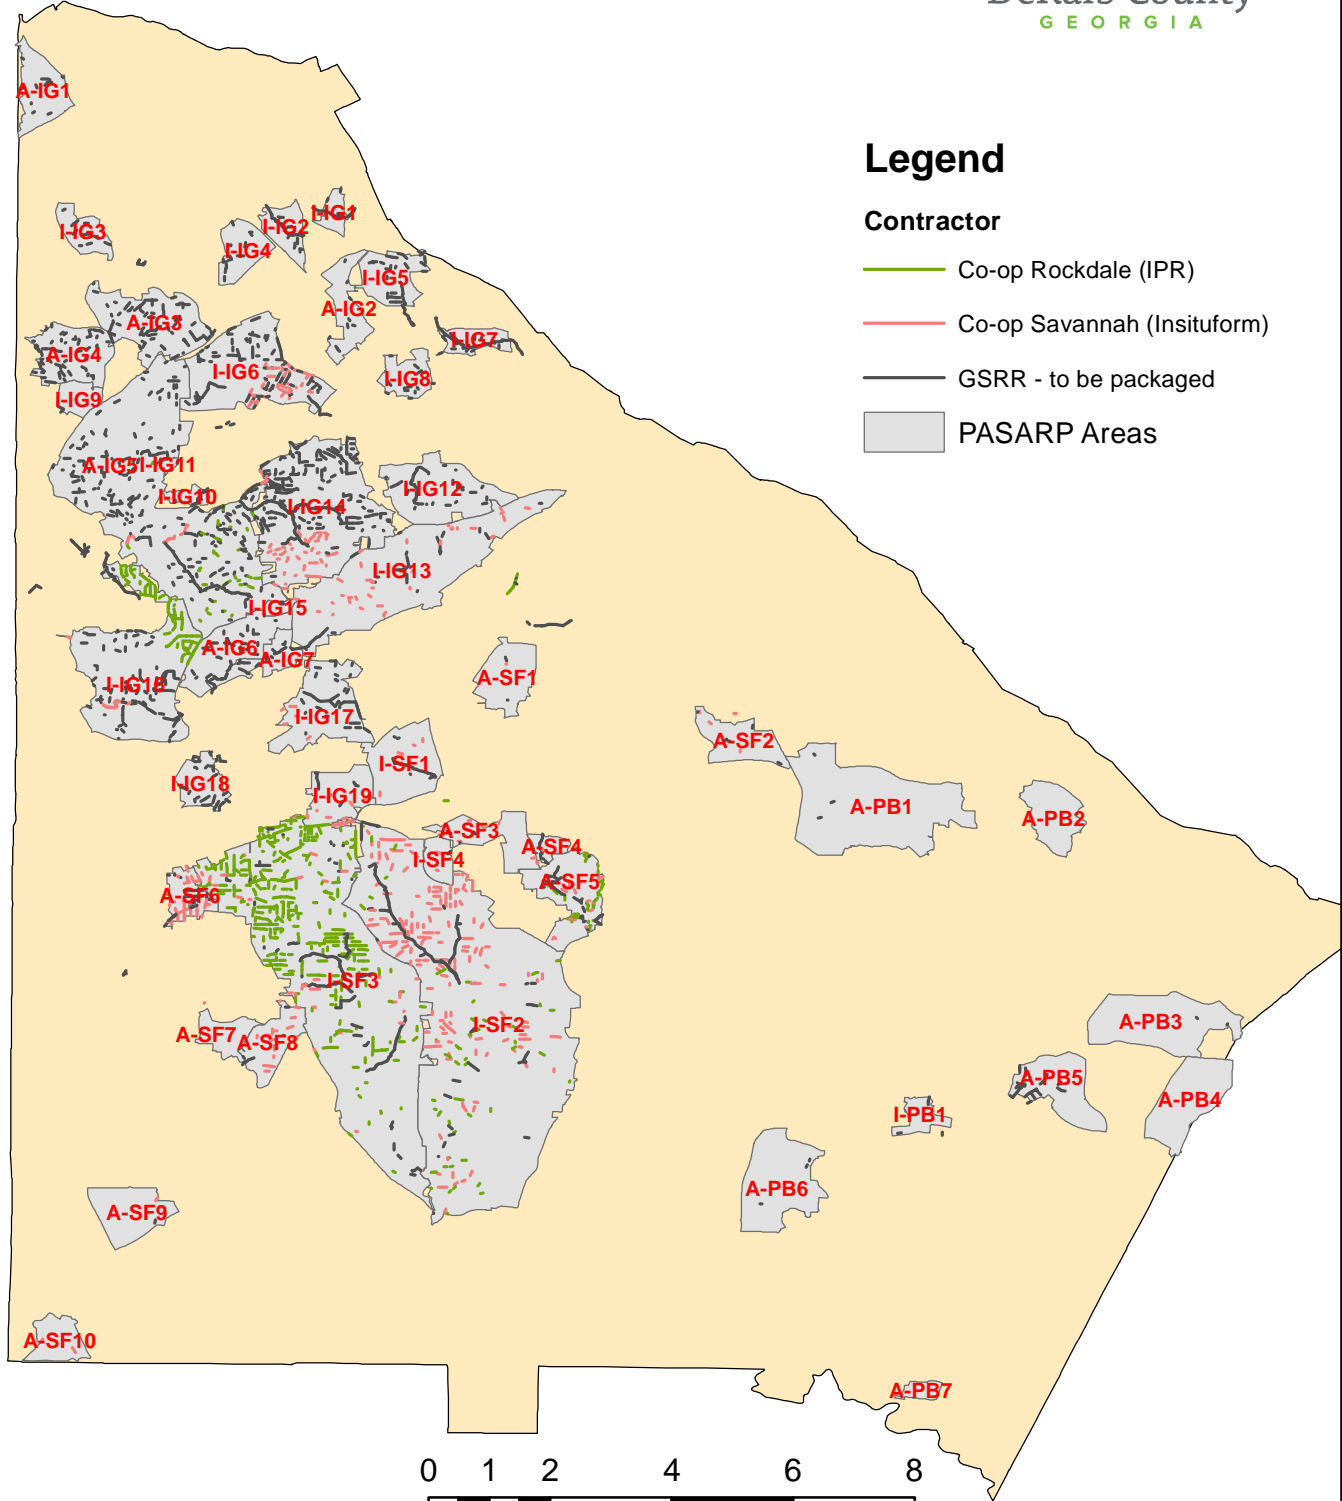

PASARP Rehabilitation

DeKalb County
GEORGIA

Legend

Contractor

- Co-op Rockdale (IPR)
- Co-op Savannah (Insituform)
- GSRR - to be packaged
- PASARP Areas

Note: Current recommended project inclusion in WIFIA Loan funding.