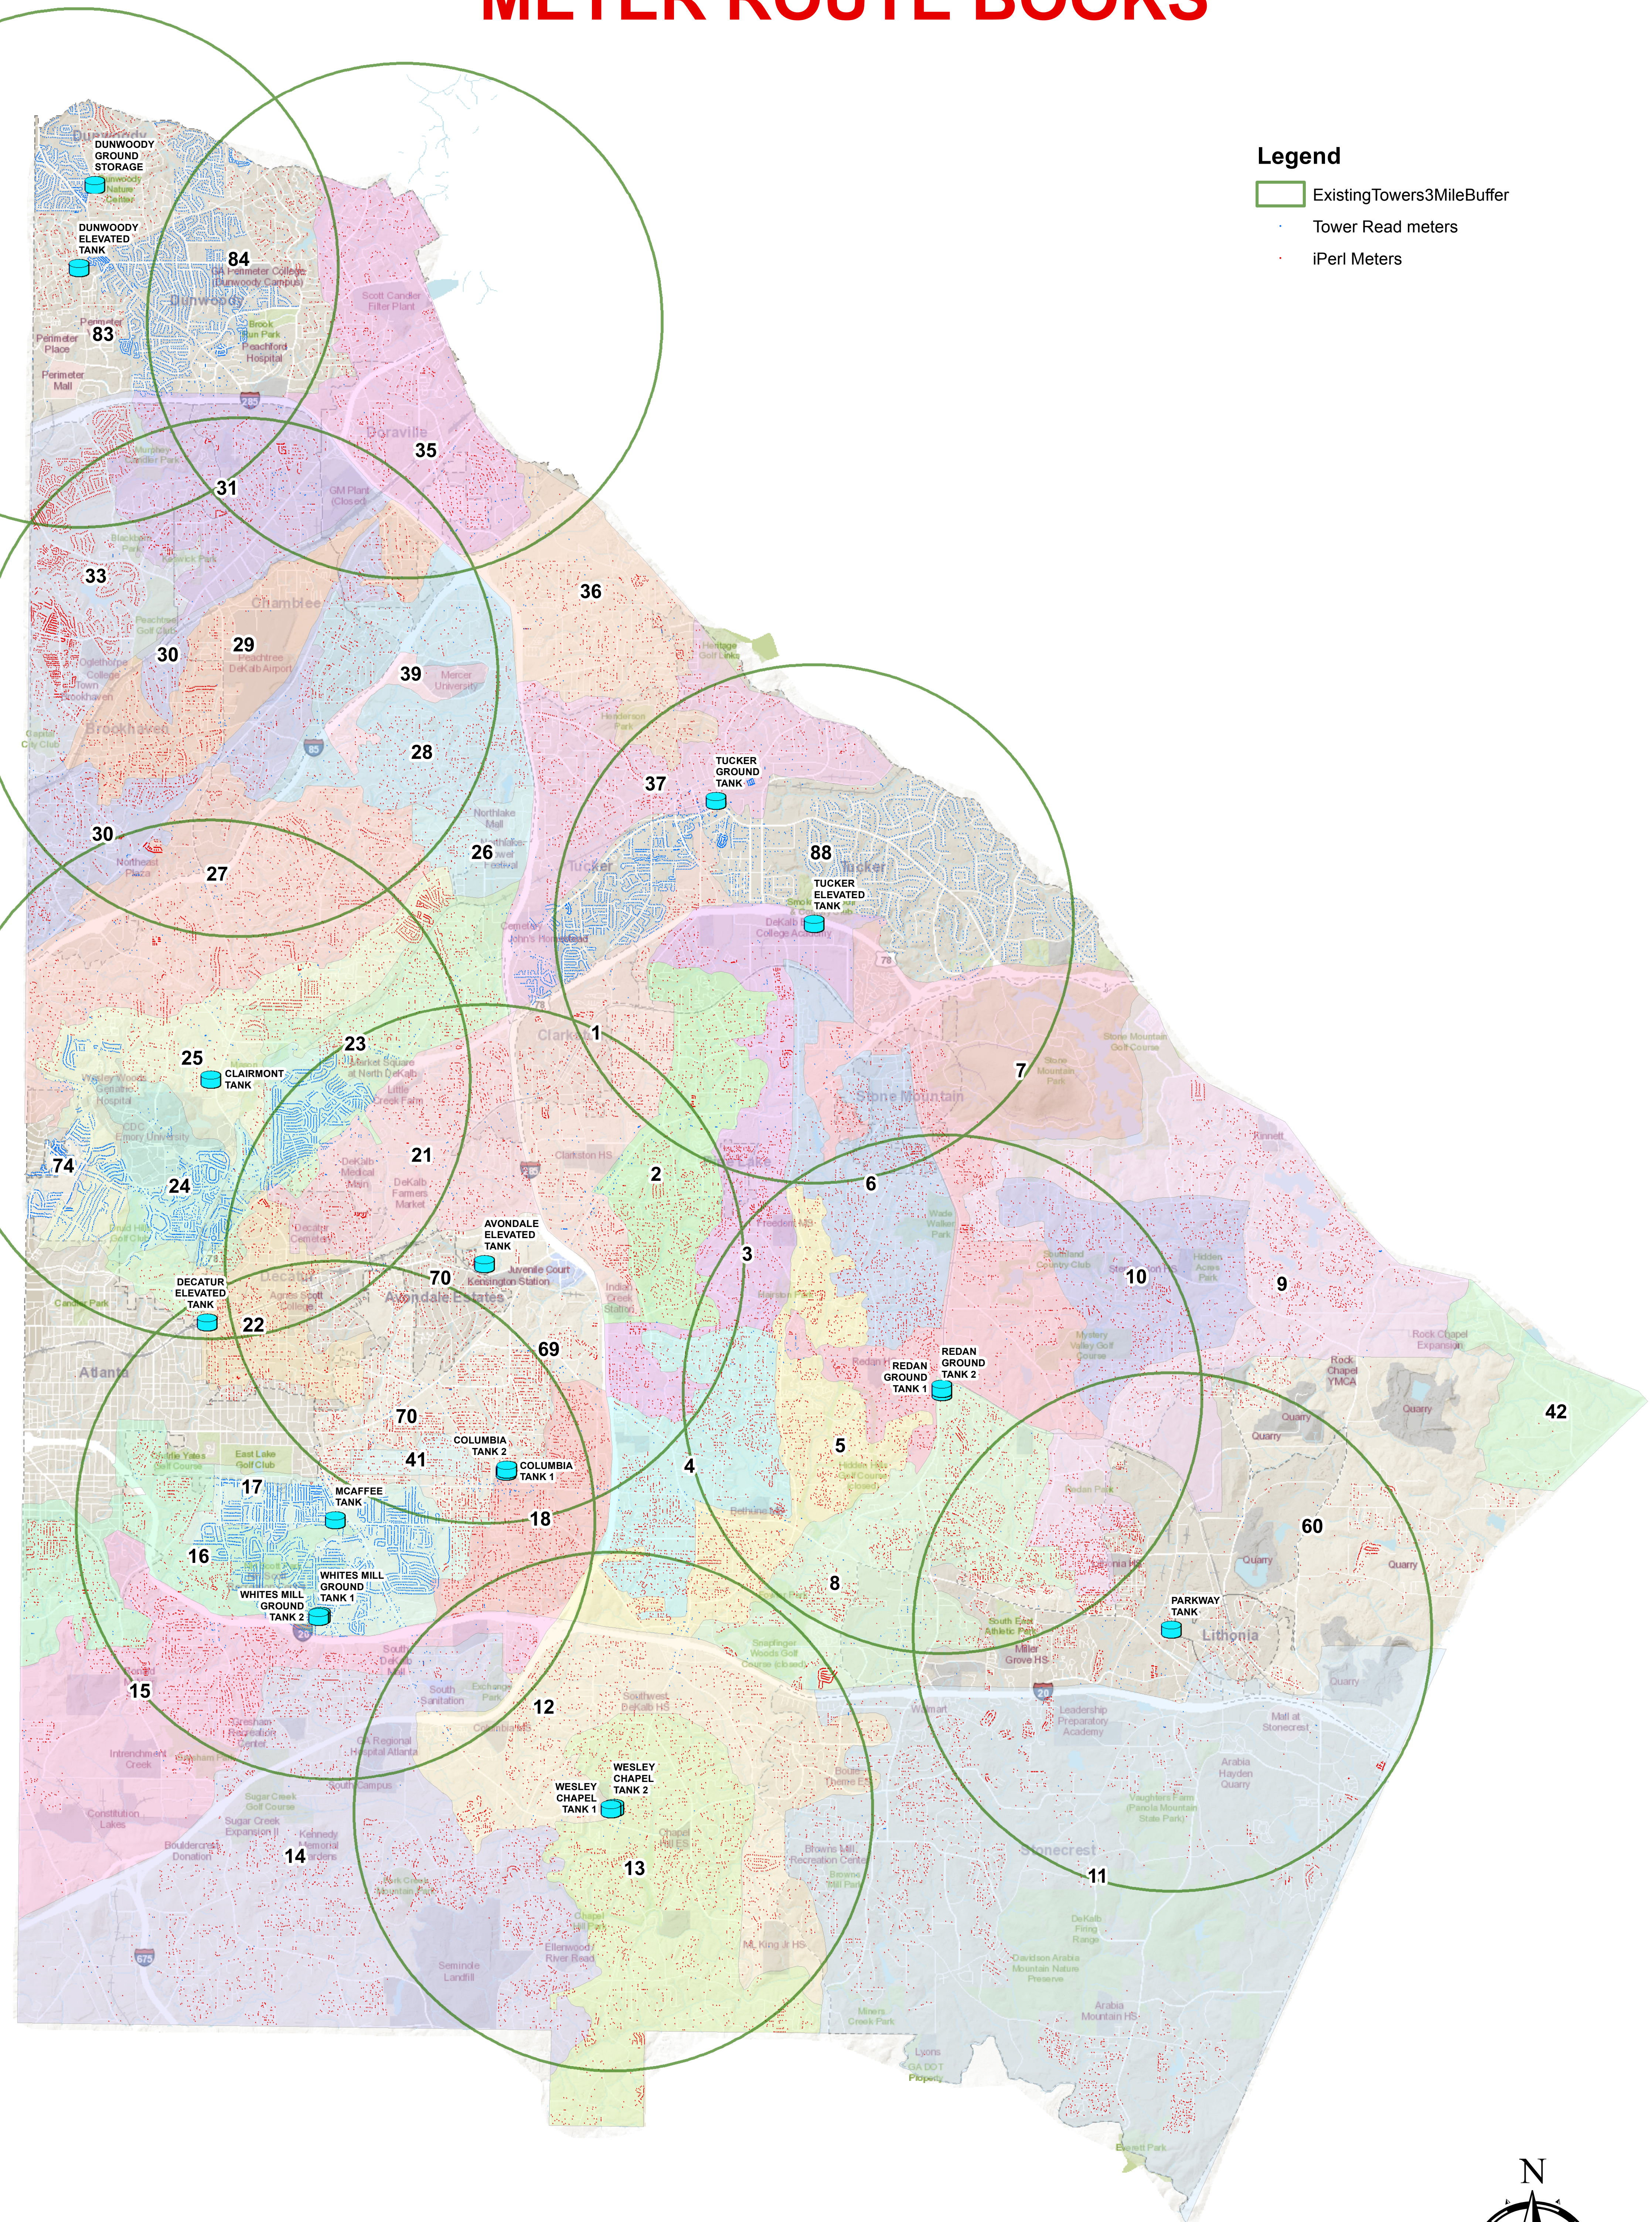

METER ROUTE BOOKS

Legend

-  Existing Towers 3 Mile Buffer
-  Tower Read meters
-  iPer Meters