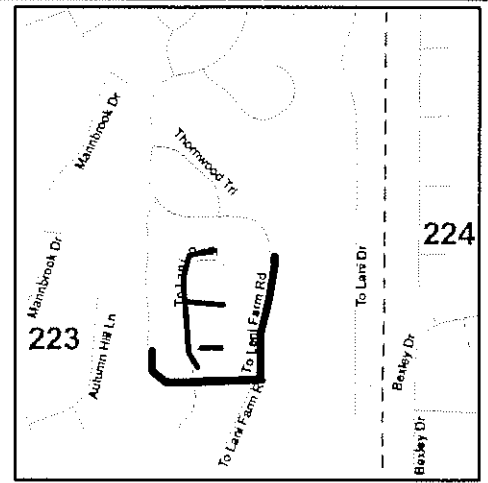

STREET LIGHTS DISTRICT 117 J

LAND LOT: 223 15TH DISTRICT
COMMISSION DISTRICT #5 & #7

TO LANI PATH, TO LANI COURT, TO LANI LANE,
TO LANI COVE, TO LANI FARM ROAD

OWNERS WHO SIGNED PETITION 

LOCATION MAP