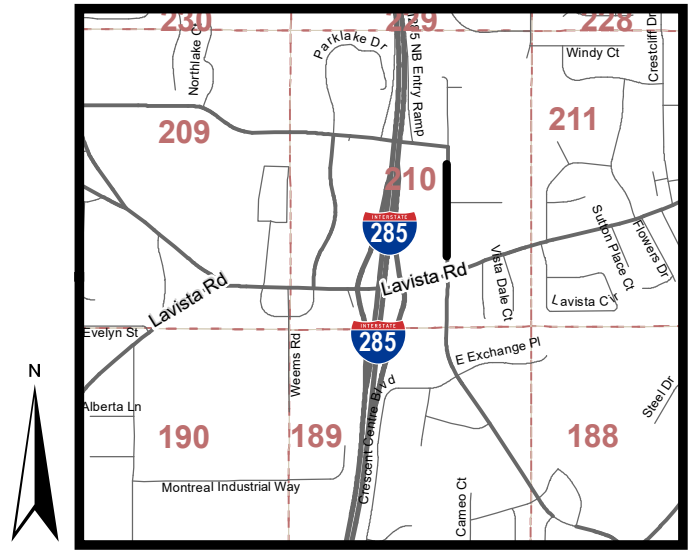

# STREET LIGHTS DISTRICT 121AC

LAND LOT:210 18TH DISTRICT  
COMMISSION DISTRICT #1 & #7

NORTHLAKE PARKWAY

## LOCATION MAP