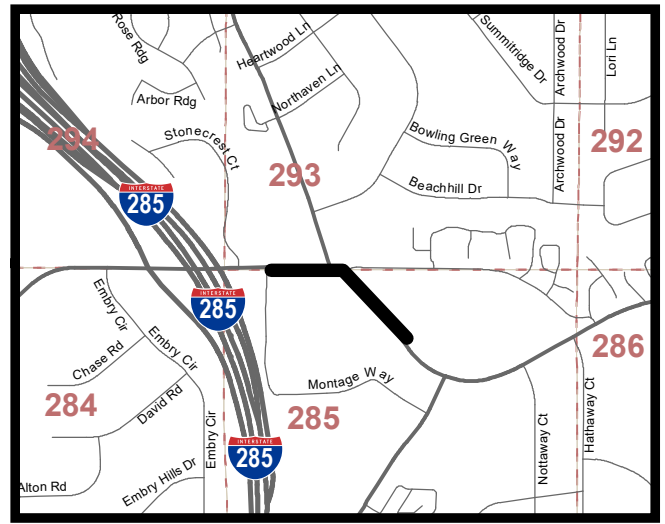

# STREET LIGHTS DISTRICT 121AB

LAND LOT:285 18TH DISTRICT  
COMMISSION DISTRICT #1,#7

CHAMBLEE TUCKER ROAD

## LOCATION MAP