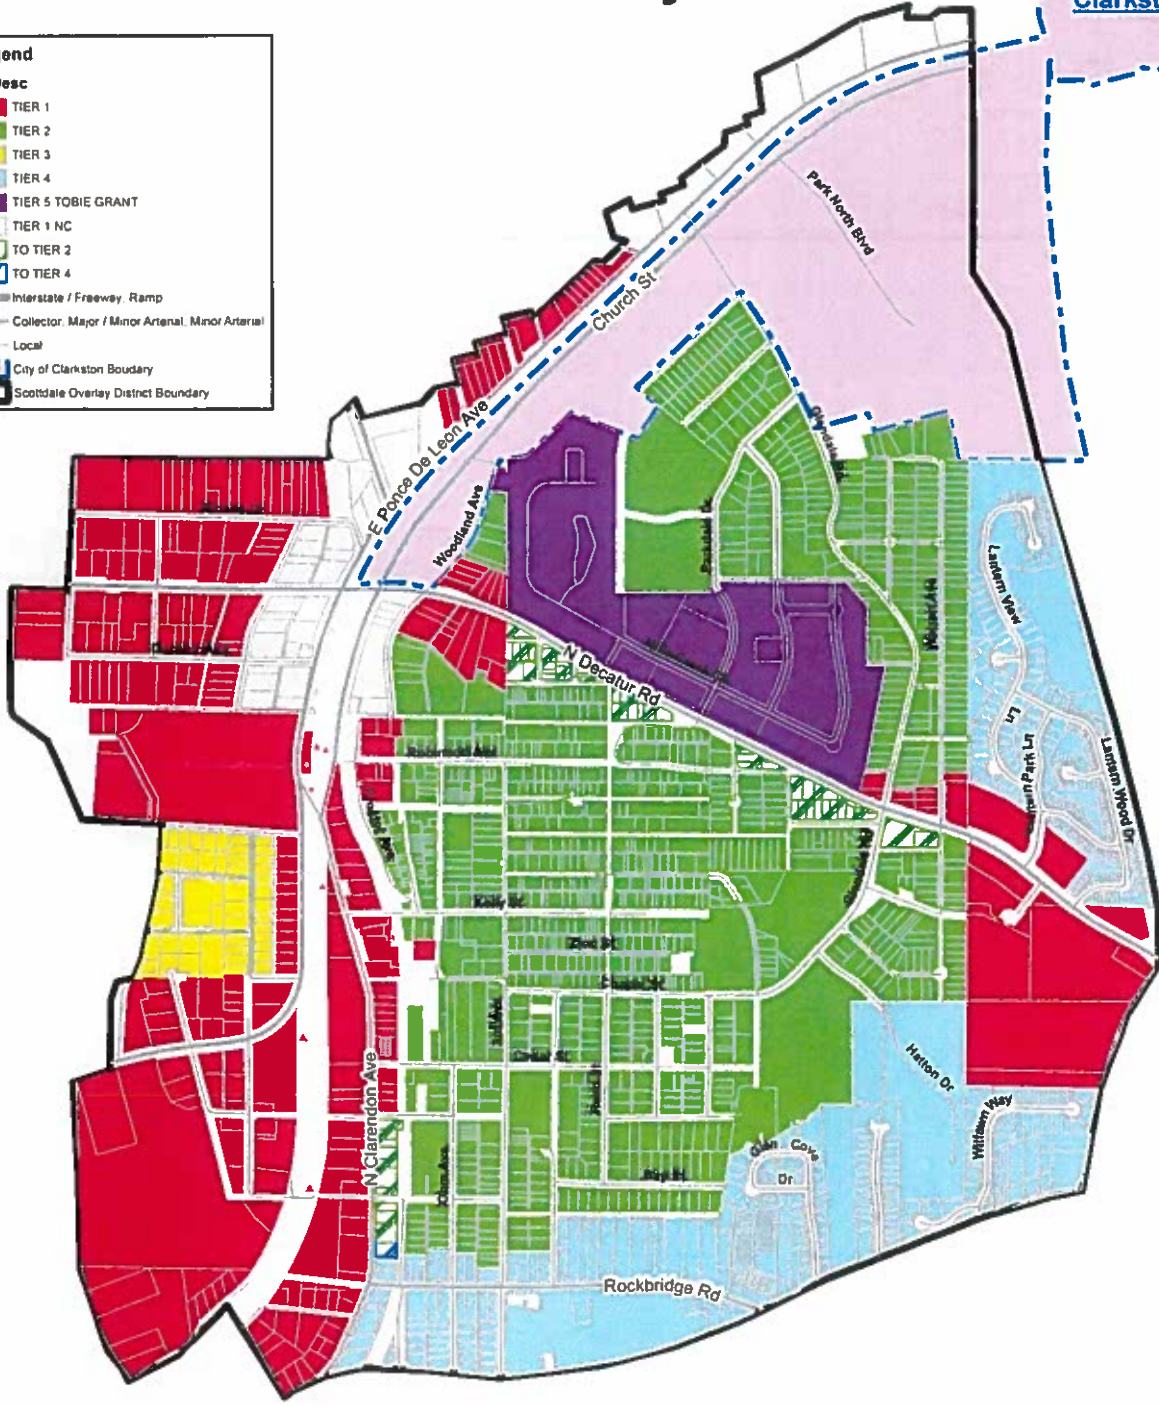

Scottdale Overlay District

Clarkston
Clarkston

Legend

OvDesc

- TIER 1
- TIER 2
- TIER 3
- TIER 4
- TIER 5 TOBIE GRANT
- TIER 1 NC
- TO TIER 2
- TO TIER 4

Interstate / Freeway Ramp
Collector / Major / Minor Arterial, Minor Arterial
Local
City of Clarkston Boundary
Scottdale Overlay District Boundary

DeKalb County, GA
Geographic Information Systems Department