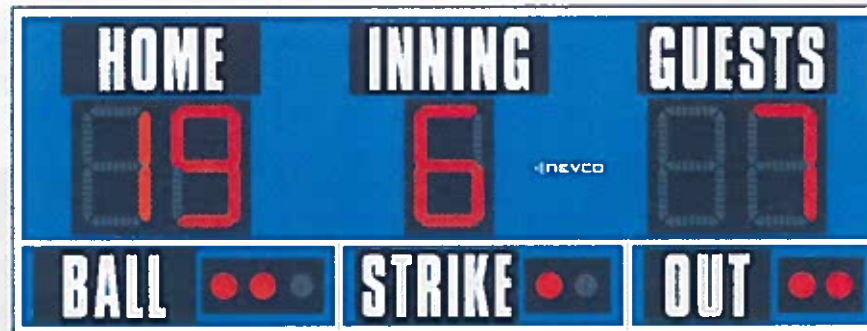

CCU

AT BAT	BALL	STRIKE	OUT	H
34	2	1	0	

DeKalb County Park and Recreation

Dec 4, 2019

Proposed Equipment – Baseball 1650

Size: 8' x 3' x 8" (2.44 x .91 x .20 meters)

Approximate hanging weight: 90 lbs. (40 kg)

Digit Size: 14" **Digit Color:** High Intensity Red, Amber, or Translucent White

Small scoreboard designed for combination Baseball/Softball facilities.

- Designed to withstand wind load speed zones exceeding 150 mph.
 - Operate wired or wireless.
 - Large digits easily seen from long distances.
 - White outline striping separates features for greatest readability.
 - Bright, long lasting, energy efficient LEDs.
 - Gasketed digits reduces water intake.
 - Flexible mounting. Can mount directly to columns OR on laterals for complex or retro-fit installations.
 - Flush sign mounting.
- * Translucent White LEDs cannot be intermixed with other digit colors on one scoreboard

SHOWN WITH OPTIONAL WHITE LEDs

SHOWN WITH OPTIONAL ELECTRONIC TEAM NAMES

Advanced timing features ideal for Soccer, Football, Field Hockey and Lacrosse facilities.

- Operate wired or wireless.
- Bright, long lasting, energy efficient LEDs.
- Gasketed digits reduces water intake.
- Designed to withstand wind load speed zones exceeding 150 mph.
- Includes built-in horn.
- Lighted time color and decimal; automatically adjusts to 1/10th of a second.
- * Translucent White LEDs cannot be intermixed with other digit colors on one scoreboard